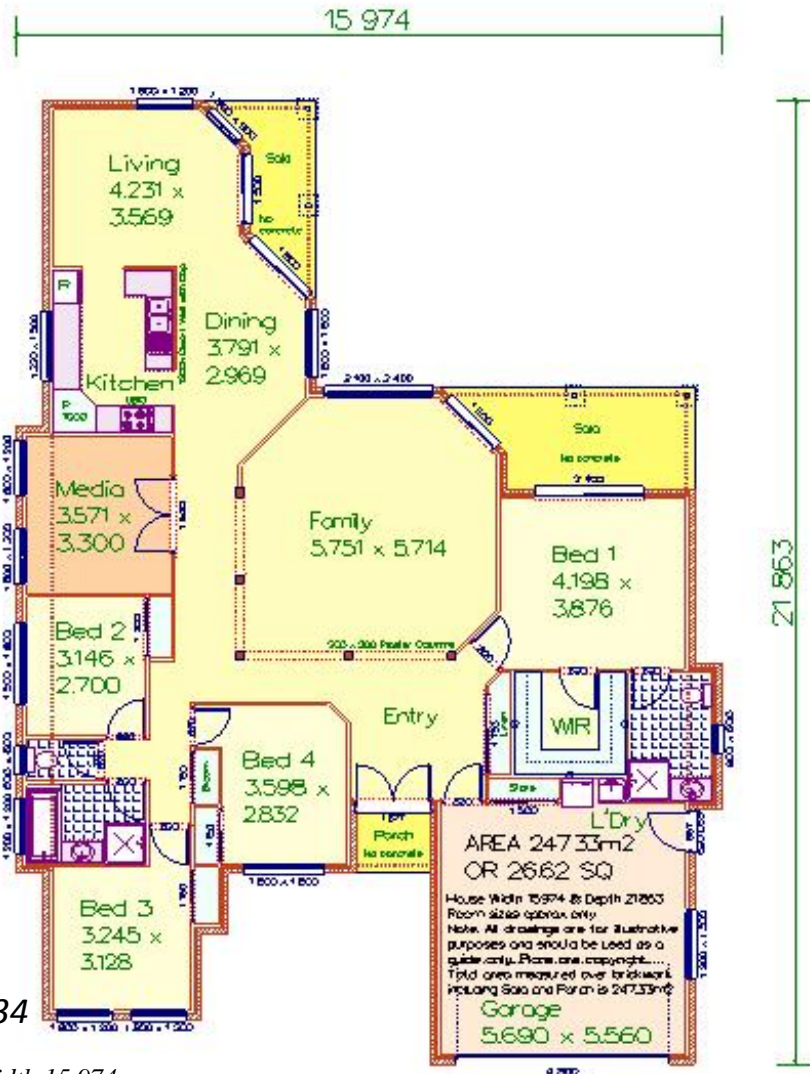

Artist Impression Front

**THE MONTEGO ROYALE 34**

Area 247.33m<sup>2</sup> or 26.62 Squares

Overall depth 21.863m x overall width 15.974m

(Area measured over external walls including garage and external areas)

4 Bedrooms ~ Dining Room ~ Media Room ~ Living Room ~ Family Room ~ Ensuite ~ Walk in Robe ~ Linen Cupboard ~ Broom Cupboard ~ Built in Robes ~ Double Lock Up Garage with Laundry & Store Cupboard ~ Pantry ~ 200x200 Plaster Columns to Family ~ Formal Entry ~ Rear Sala ~ Front Porch