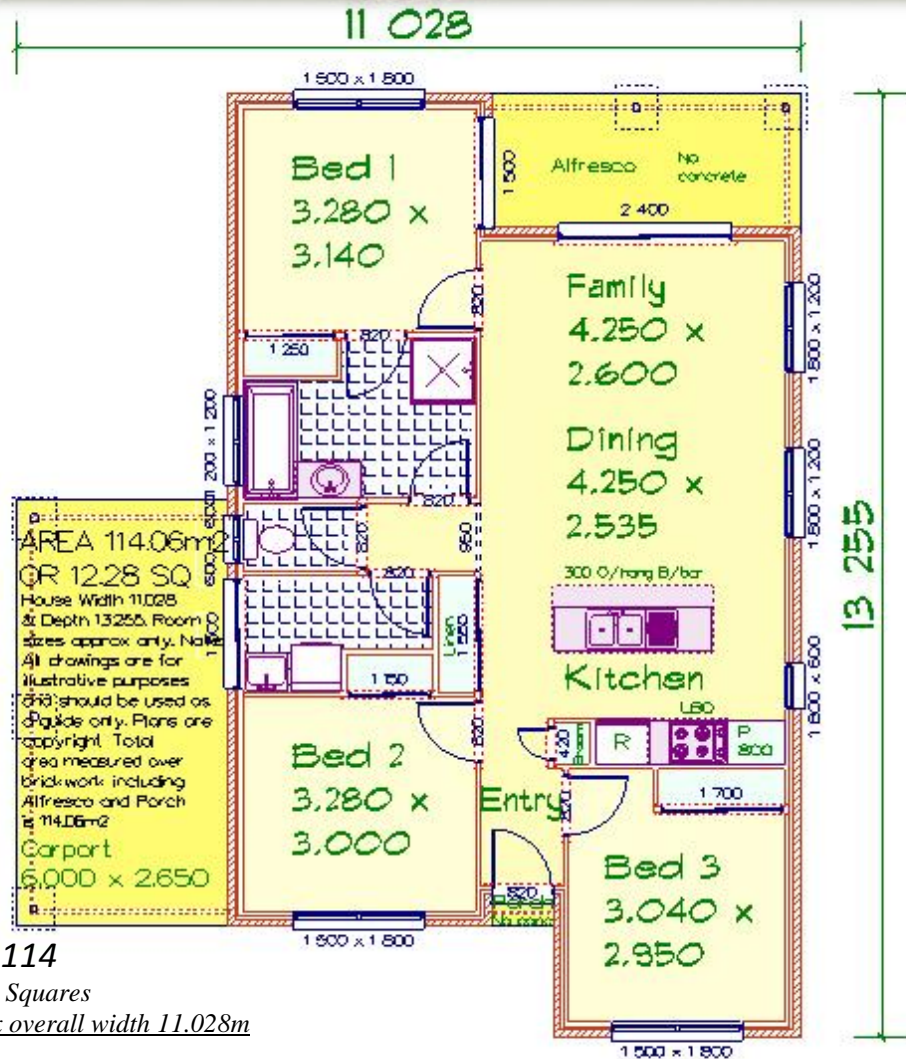

Artist Impression Front

THE LA PEROUSE 114

Area 114.06m² or 12.28 Squares

Overall depth 13.255m x overall width 11.028m

(Area measured over external walls including carport and external areas)

3 Bedrooms ~ Dining Room ~ Family Room ~ Two Way Bathroom ~ Linen Cupboard ~ Broom Cupboard ~ Built in Robes ~ Single Carport ~ Pantry ~ Formal Entry ~ Rear Alfresco ~ Front Porch