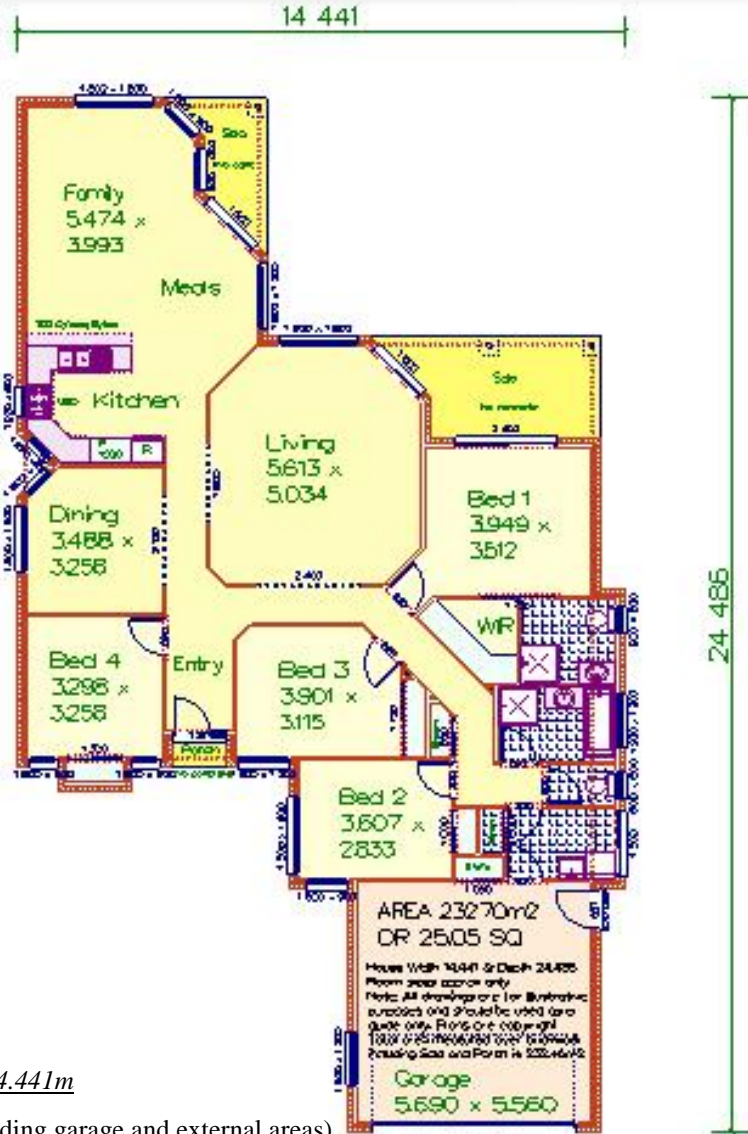

Artist Impression Front

THE KEPPEL 233

Area 232.70m² or 25.05 Squares

Overall depth 24.486m x overall width 14.441m

(Area measured over external walls including garage and external areas)

4 Bedrooms ~ Dining Room ~ Meals Room ~ Living Room ~ Family Room ~ Ensuite ~ Walk in Robe ~ Linen Cupboard ~ Broom Cupboard ~ Built in Robes ~ Double Lock Up Garage with Store Cupboard ~ Pantry ~ Formal Entry ~ Rear Sala ~ Front Porch