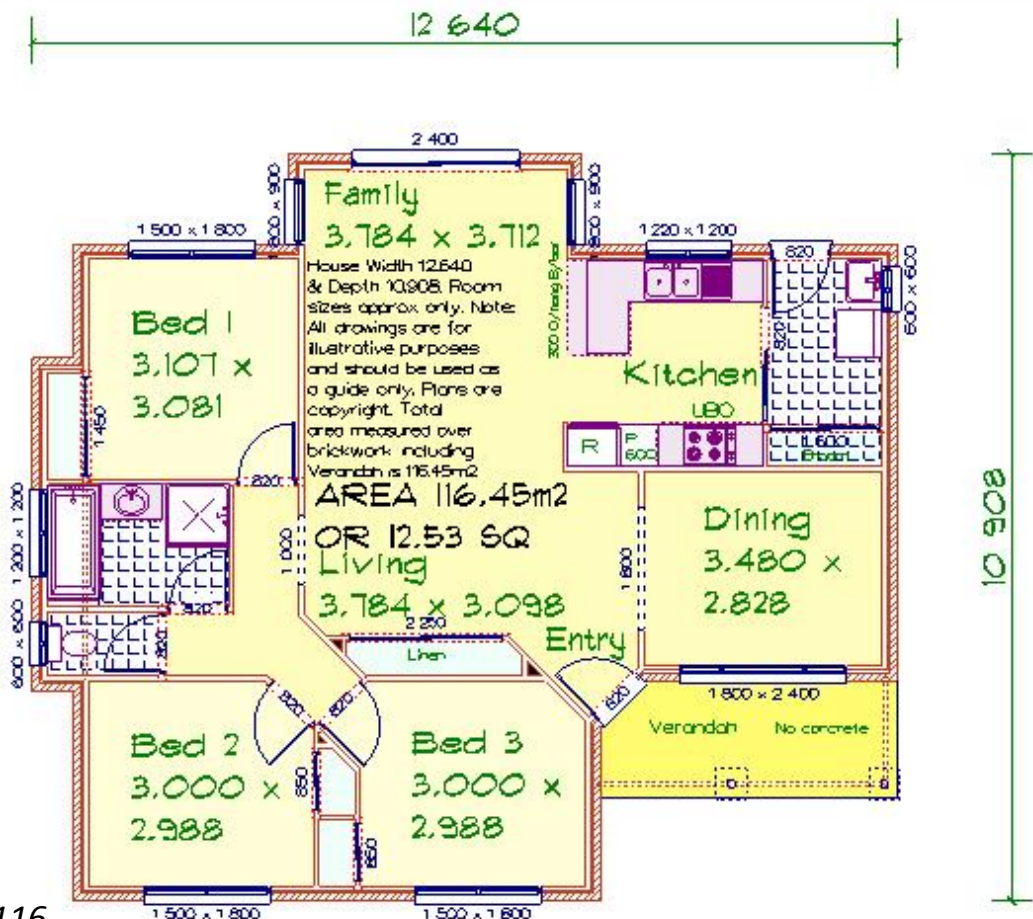

Artist Impression Front

THE ESPRIT 116

Area 116.45m² or 12.53 Squares

Overall depth 10.908m x overall width 12.640m

(Area measured over external walls including external areas)

3 Bedrooms ~ Dining Room ~ Living Room ~ Family Room ~ Linen Cupboard ~ Broom Cupboard ~ Built in Robes ~ Pantry ~ Formal Entry ~ Front Verandah