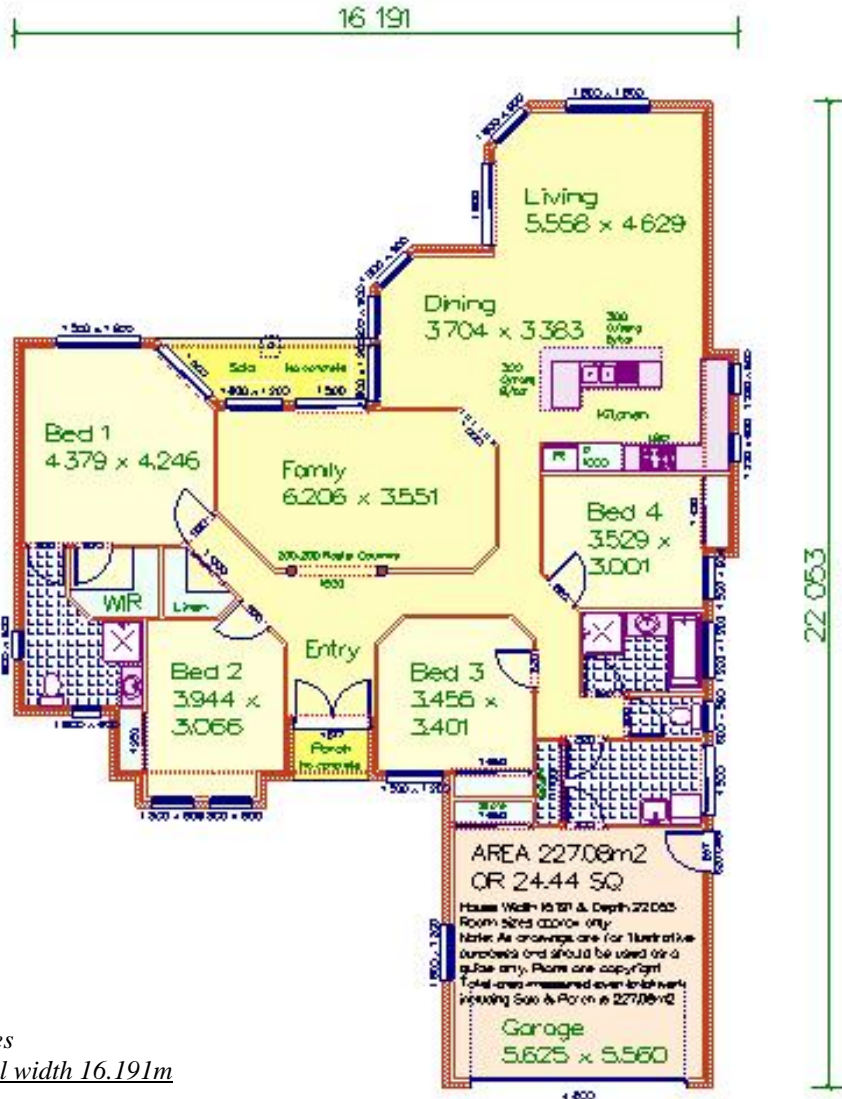

Artist Impression Front

THE AMBIENCE 227

Area 227.08m² or 24.44 Squares

Overall depth 22.053m x overall width 16.191m

(Area measured over external walls including garage and external areas)

4 Bedrooms ~ Dining Room ~ Living Room ~ Family Room ~ Ensuite ~ Walk in Robe ~ Walk in Linen ~ Cupboard ~ Broom Cupboard ~ Built in Robes ~ Double Lock Up Garage with Store Cupboard ~ Pantry ~ 200x200 Plaster Columns to Entry ~ Formal Entry ~ Rear Sala ~ Front Porch